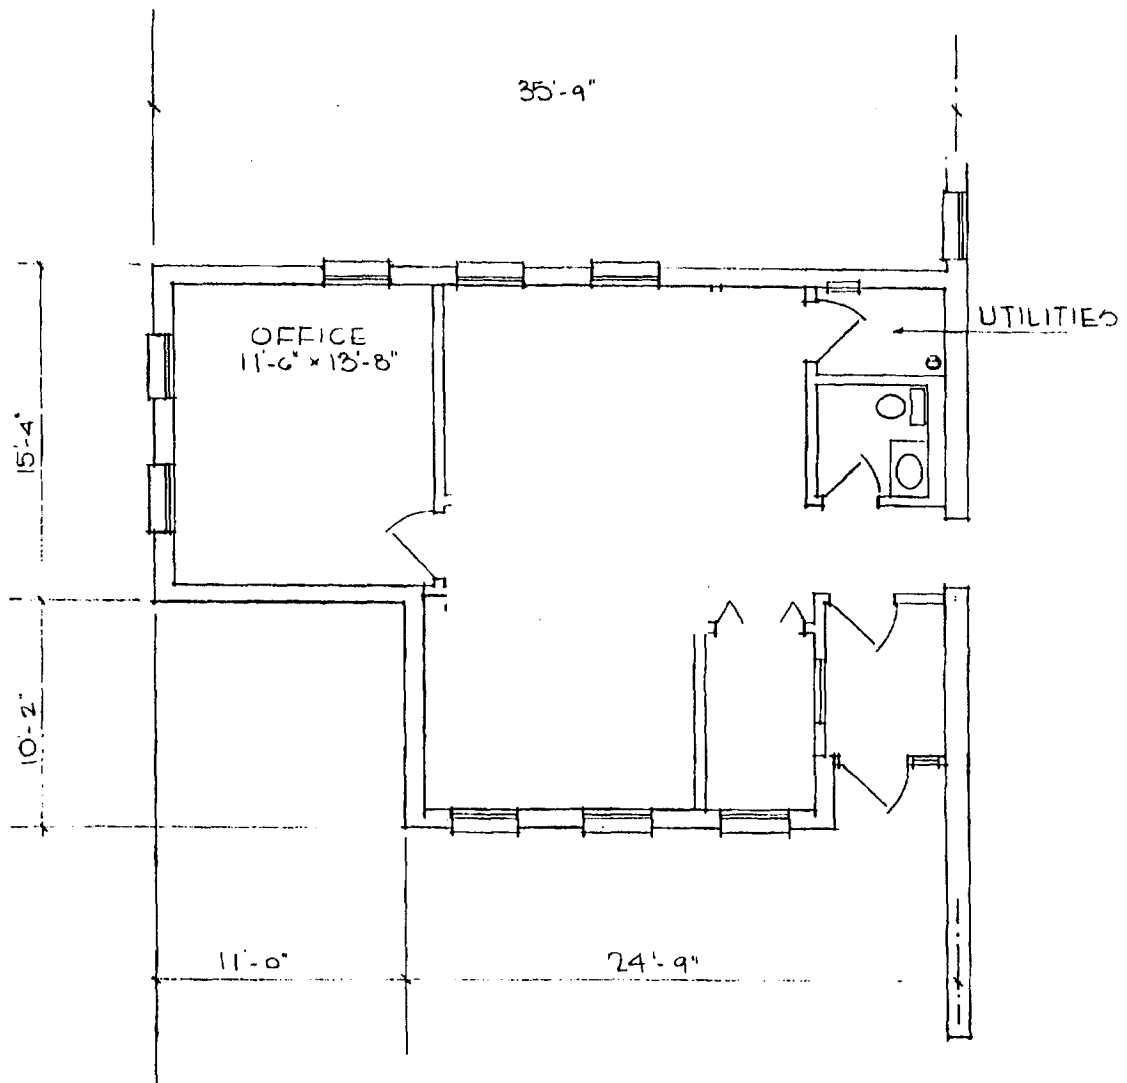

WHITE PINES OFFICE CENTER

205 W. GRAND AVE
BENOEENVILLE, IL.

SUITE 109
808 SQ. FT.

METRO RESOURCE
INVESTMENTS &
MANAGEMENT, INC.