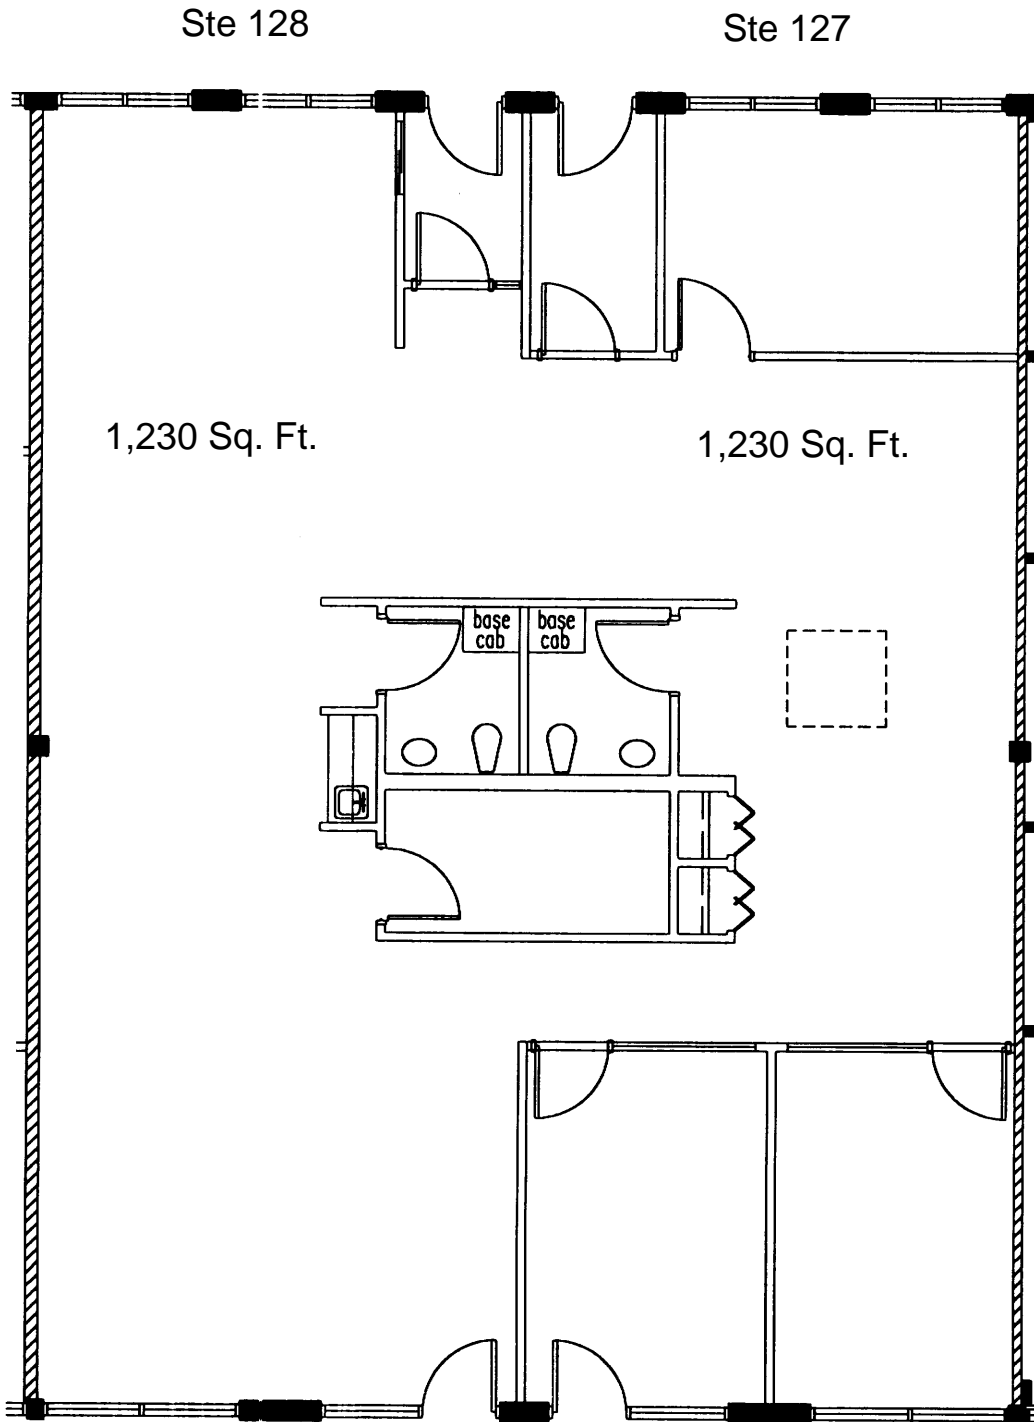

Regent Office Center

1550 East Higgins Road, Elk Grove Village, IL 60007

SUITE #127

Bldg Atrium

Scale: 1/8" = 1'-0"